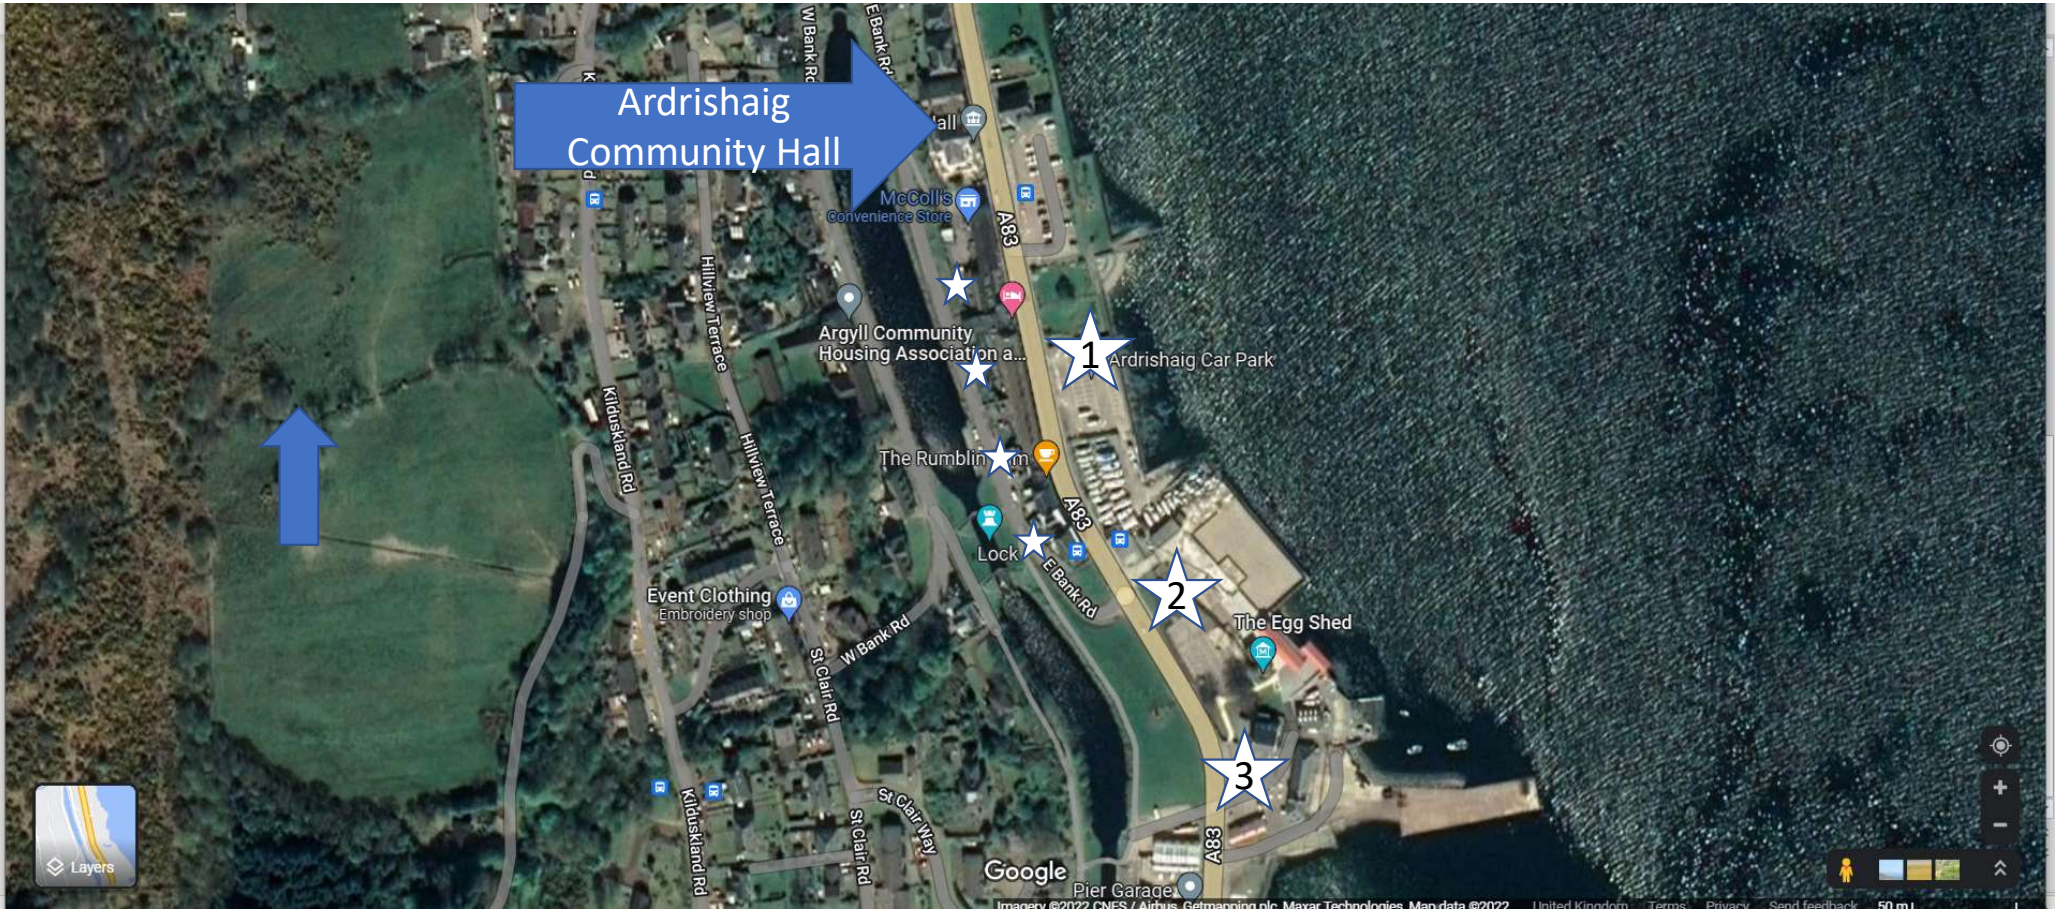

Farewell to Mike,  
Ardrishaig Community Hall, 61 Chalmers Street, Lochgilphead, PA30 8DX

★ Parking

1. Public car park opposite dry cleaners 150m to hall
2. The Egg Shed Car Park at East Bank Rd 300m to hall
3. Pier Square (beside the mini kelpies) 350m to hall
4. Along East Bank Road ★